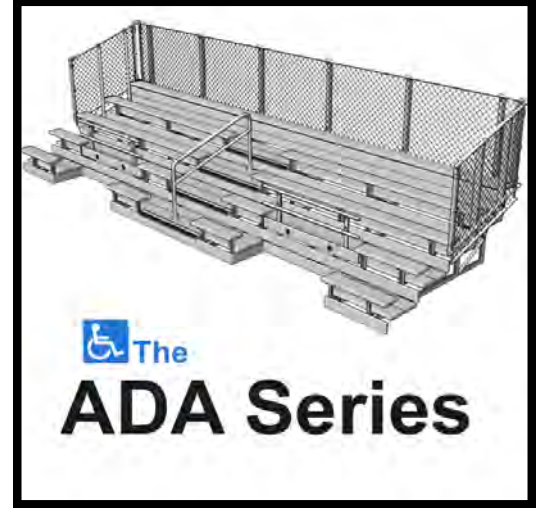

ADA Series Bleachers

The ADA Series bleachers meet all IBC 2009 requirements. These accessible bleacher's features include wheelchair seating areas with companion seats to meet or exceed all ADA accessibility requirements. Today's projects are being specified as "code compliant" and these bleacher fit the bill.

These systems are available with chainlink or optional vertical picket guardrail.

Assembly Required.

Football Bleachers - Soccer Bleachers - Rugby Bleachers - Rodeo Bleachers - Baseball Bleachers

ADA Series NB-0527AADA

5 Row 27.5' long with 58 seats + 5 Handicap seats center aisle with anodized handrail and chainlink guardrail.