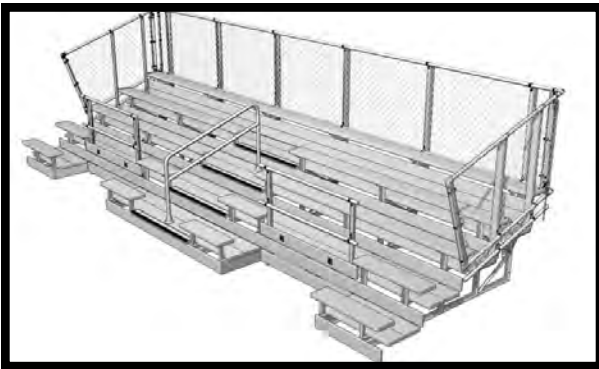

ADA Series Bleachers

The ADA Series bleachers meet all IBC 2009 requirements. These accessible bleacher's features include wheelchair seating areas with companion seats to meet or exceed all ADA accessibility requirements. Today's projects are being specified as "code compliant" and these bleacher fit the bill.

These systems are available with chainlink or optional vertical picket guardrail.

Assembly Required.

Football Bleachers - Soccer Bleachers - Rugby Bleachers - Rodeo Bleachers - Baseball Bleachers

ADA Series NB-0527AADA

5 Row 27.5' long with 58 seats + 5 Handicap seats center aisle with anodized handrail and chainlink guardrail.