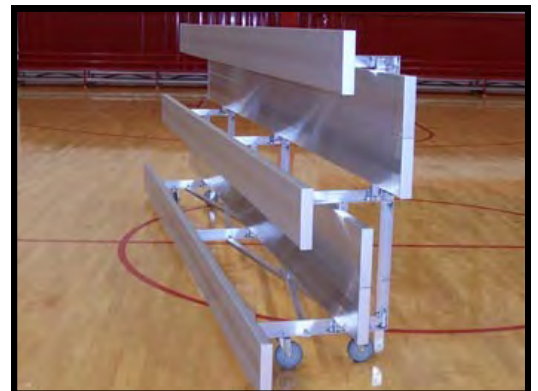

YOUR "ONE-STOP" SOURCE FOR AMERICA'S BASEBALL, SOFTBALL & SPORTS SURFACES & SUPPLIES!

PRICES SUBJECT TO CHANGE & AVAILABILITY PLUS SHIPPING | VOLUME DISCOUNTS AVAILABLE | COOPERATIVE PURCHASING CONTRACT PRICING FOR 50 STATES