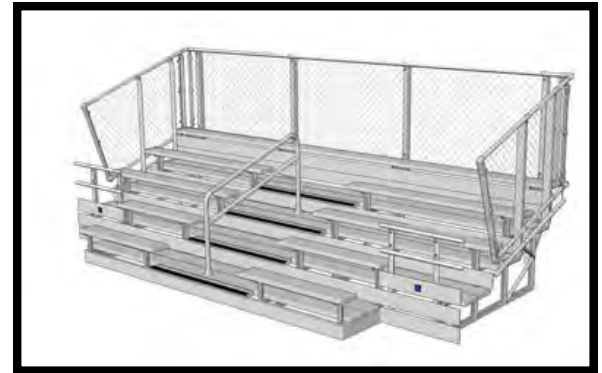

These systems are available with chainlink or optional vertical picket guardrail.

Assembly Required.

**Football Bleachers - Soccer Bleachers - Rugby Bleachers - Rodeo Bleachers - Baseball Bleachers**

### ADA Series NB-0527AADA

5 Row 27.5' long with 58 seats + 5 Handicap seats center aisle with anodized handrail and chainlink guardrail.