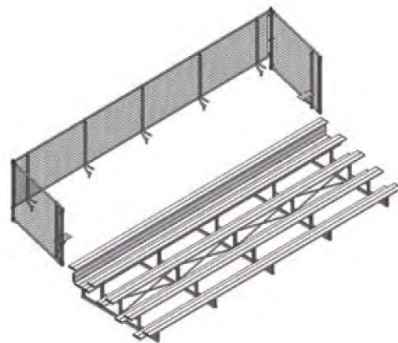

Universal Enclosure

Upgrade 5 row bleachers to comply with local safety codes.

- Enclose bleacher seating higher than 30" (fits most bleacher brands)
- Bolts to 5 row bleachers at lengths of 15', 21', and 27'
- Footboard, kickboard, attachment frame, and hardware kit included
- 3 Year Limited Warranty
- Ships by Common Carrier
- Made in the USA

BLCH5CUE15	15' - Row	120 lbs	$2,892
BLCH5CUE21	21' - 5 Row	150 lbs	$3,379
BLCH5CUE27	27' - Row	60 lbs	$3,730

YOUR "ONE-STOP" SOURCE FOR AMERICA'S BASEBALL, SOFTBALL & SPORTS SURFACES & SUPPLIES!

PRICES SUBJECT TO CHANGE & AVAILABILITY PLUS SHIPPING | VOLUME DISCOUNTS AVAILABLE | COOPERATIVE PURCHASING CONTRACT PRICING FOR 50 STATES