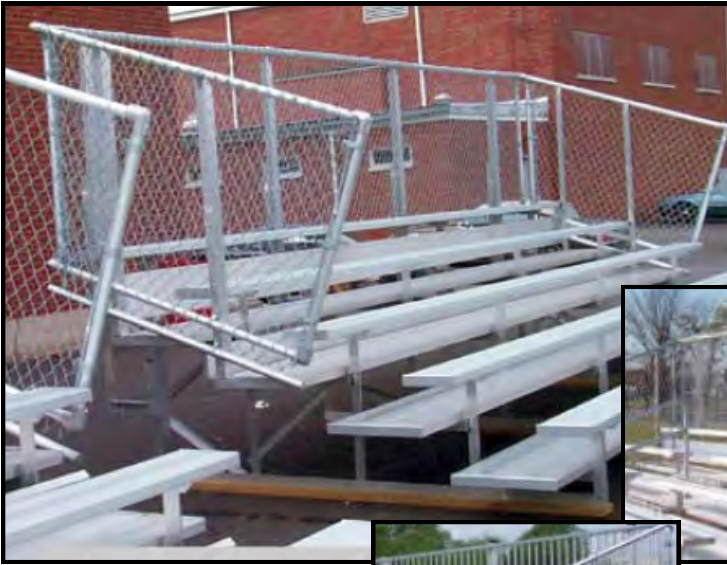

**PREFERRED ALUMINUM BLEACHERS WITH FENCING**

Preferred Bleachers feature double foot planks on all rows

Frames are 100% welded aluminum angle

Seat planks are 2" x 10" wide anodized aluminum or powder coated (where applicable)