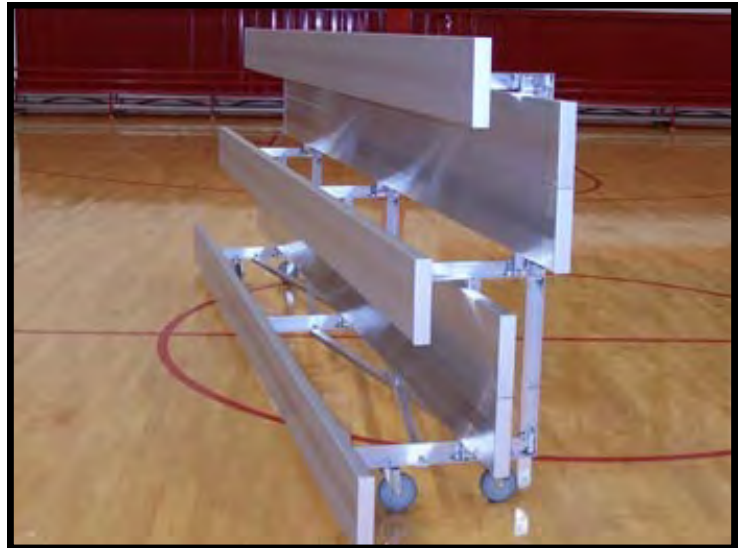

NATIONAL RECREATION SYSTEMS—Low Rise Tip N' Roll Bleachers

Prices are for 1 unit. Discounts for multiple units. Ask for a quote.

"Low-Rise" Tip N' Roll Bleachers have 2" X 12" anodized seat planks, 2" X 10" mill finish foot planks, a lower, 11½" first seat height and a lesser 6" rise per row.

LOW RISE STANDARD MODELS W/ALUMINUM UNDERSTRUCTURES (Single Footboards)						
Models	Rows	Length	Seats	Weight	Each	
TR-0307.5ALRSTD	3	7.5	15	163	$1,080	
TR-0312ALRSTD	3	12'	24	232	$1,615	
TR-0315ALRSTD	3	15'	30	256	$1,820	
TR-0407.5ALRSTD	4	7.5	20	240	$1,545	
TR-0412ALRSTD	4	12'	32	337	$2,285	
TR-0415ALRSTD	4	15'	40	371	$2,550	

LOW RISE PREFERRED MODELS W/ALUMINUM UNDERSTRUCTURES (Double Footboards)						
Models	Rows	Length	Seats	Weight	Each	
TR-0307.5ALRPRF	3	7.5	15	191	$1,225	
TR-0312ALRPRF	3	12'	24	276	$1,855	
TR-0315ALRPRF	3	15'	30	310	$2,085	
TR-0407.5ALRPRF	4	7.5	20	282	$1,755	
TR-0412ALRPRF	4	12'	32	403	$2,645	
TR-0415ALRPRF	4	15'	40	452	$2,950	

YOUR "ONE-STOP" SOURCE FOR AMERICA'S BASEBALL, SOFTBALL & SPORTS SURFACES & SUPPLIES!

PRICES SUBJECT TO CHANGE & AVAILABILITY PLUS SHIPPING | VOLUME DISCOUNTS AVAILABLE | COOPERATIVE PURCHASING CONTRACT PRICING FOR 50 STATES